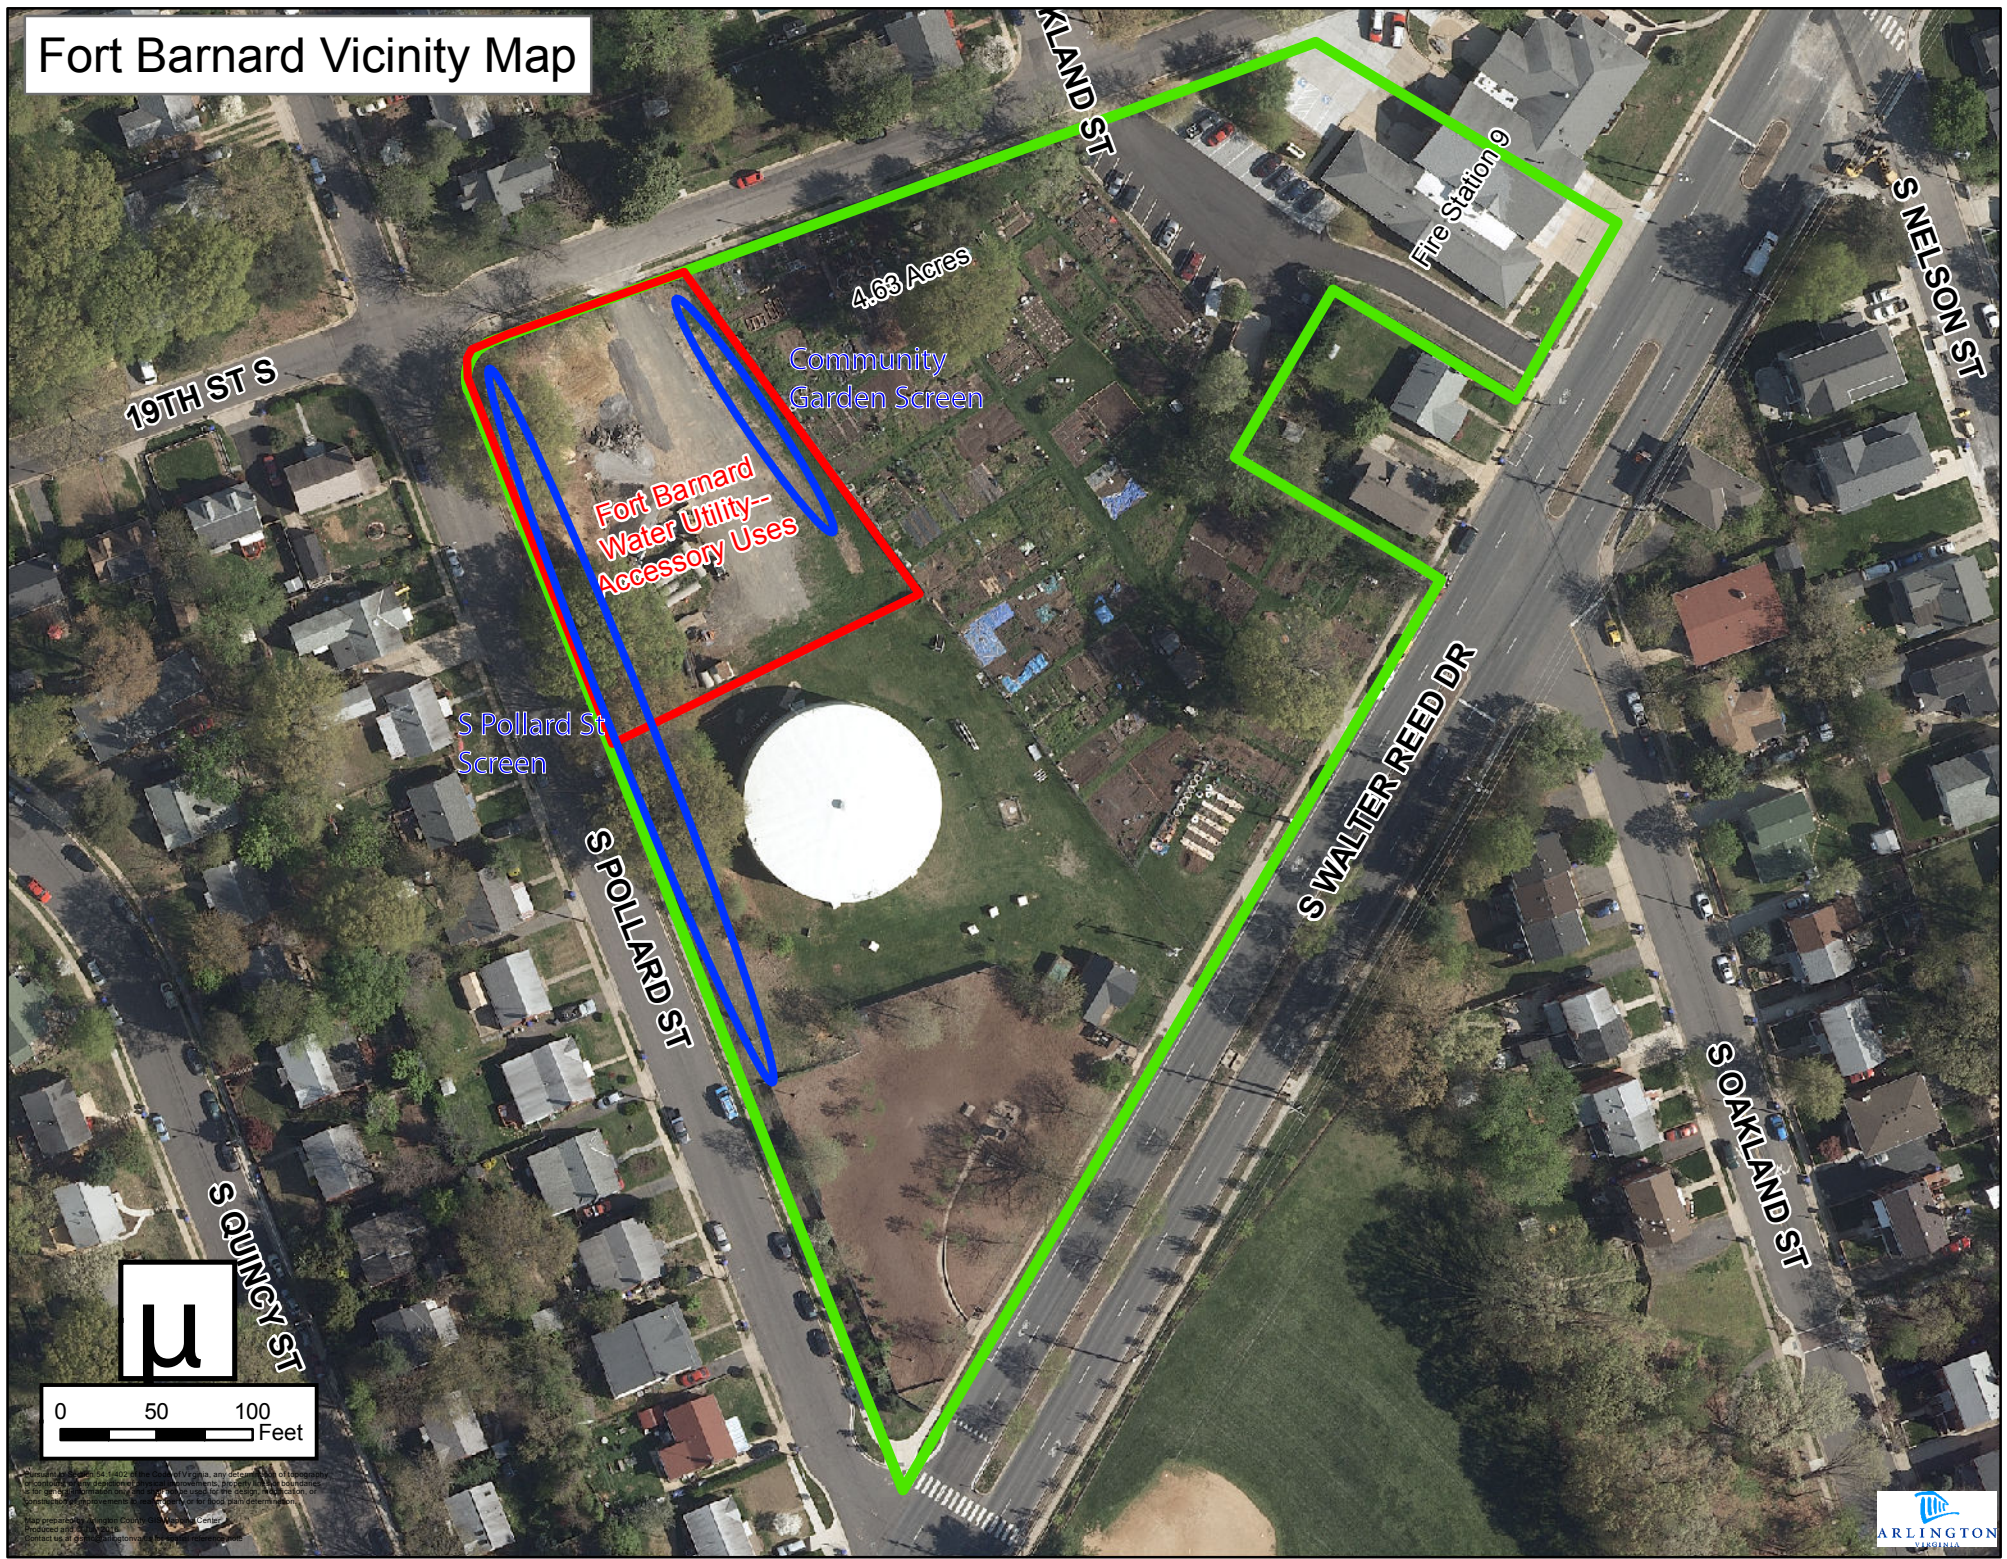

# Fort Barnard Vicinity Map

4.63 Acres

Fort Barnard  
Water Utility--  
Accessory Uses

Community  
Garden Screen

S Pollard St  
Screen

Fire Station 9

19TH ST S

SWALKLAND ST

S NELSON ST

SWALTER REED DR

SWALKLAND ST

S QUINCY ST

0 50 100 Feet

# FORT BARNARD FACILITY SCREENING PLAN

DRAFT - NOT FOR CONSTRUCTION